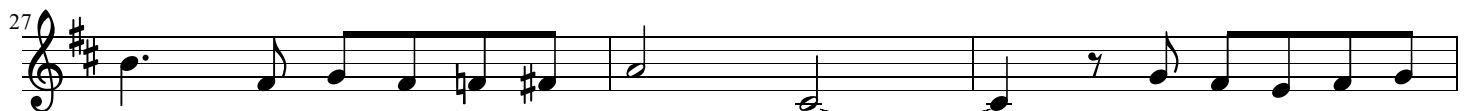

La Rumba du Dimanche

Rumba

Musique de
SORIN Dominique

G

Gm

D

Em

A7

D

D

A7

D

Bm

F#m

G

A7

D

A7

F#7